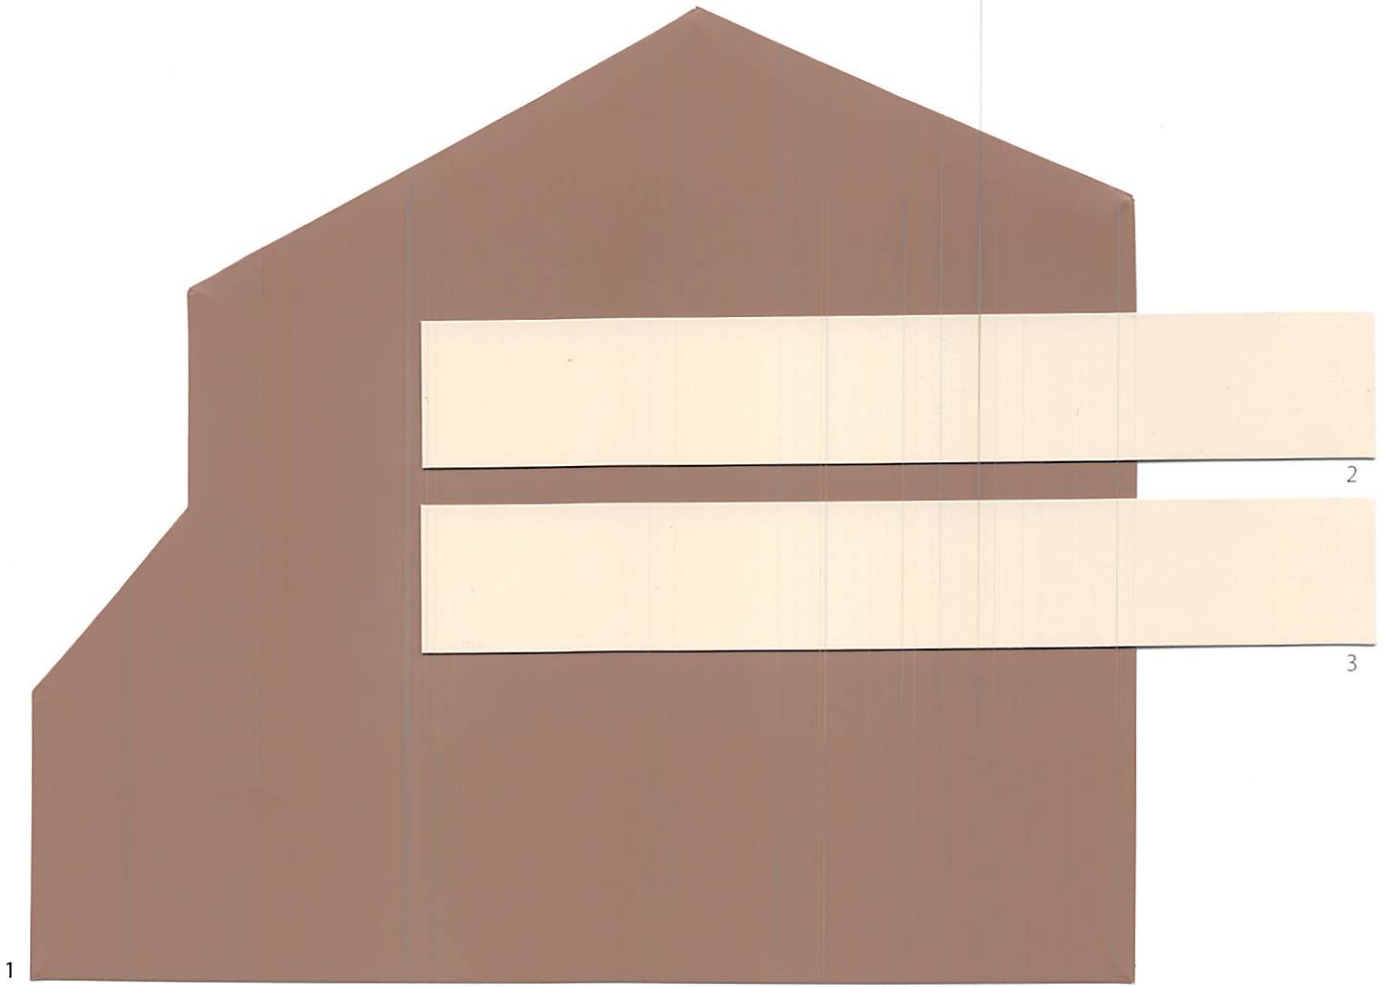

- 1 Body
- 2 Trim
- 3 Fascia/Door

SW 6101 Sands of Time

CW 2741W Biscotti

SW 6104 Kaffee

Shores @ Boca Raton

Shores @ Boca Raton Scheme 20

- | | |
|---------------|-------------------|
| 1 Body | SW 6067 Mocha |
| 2 Trim | CW 2741W Biscotti |
| 3 Fascia/Door | CW 2741W Biscotti |