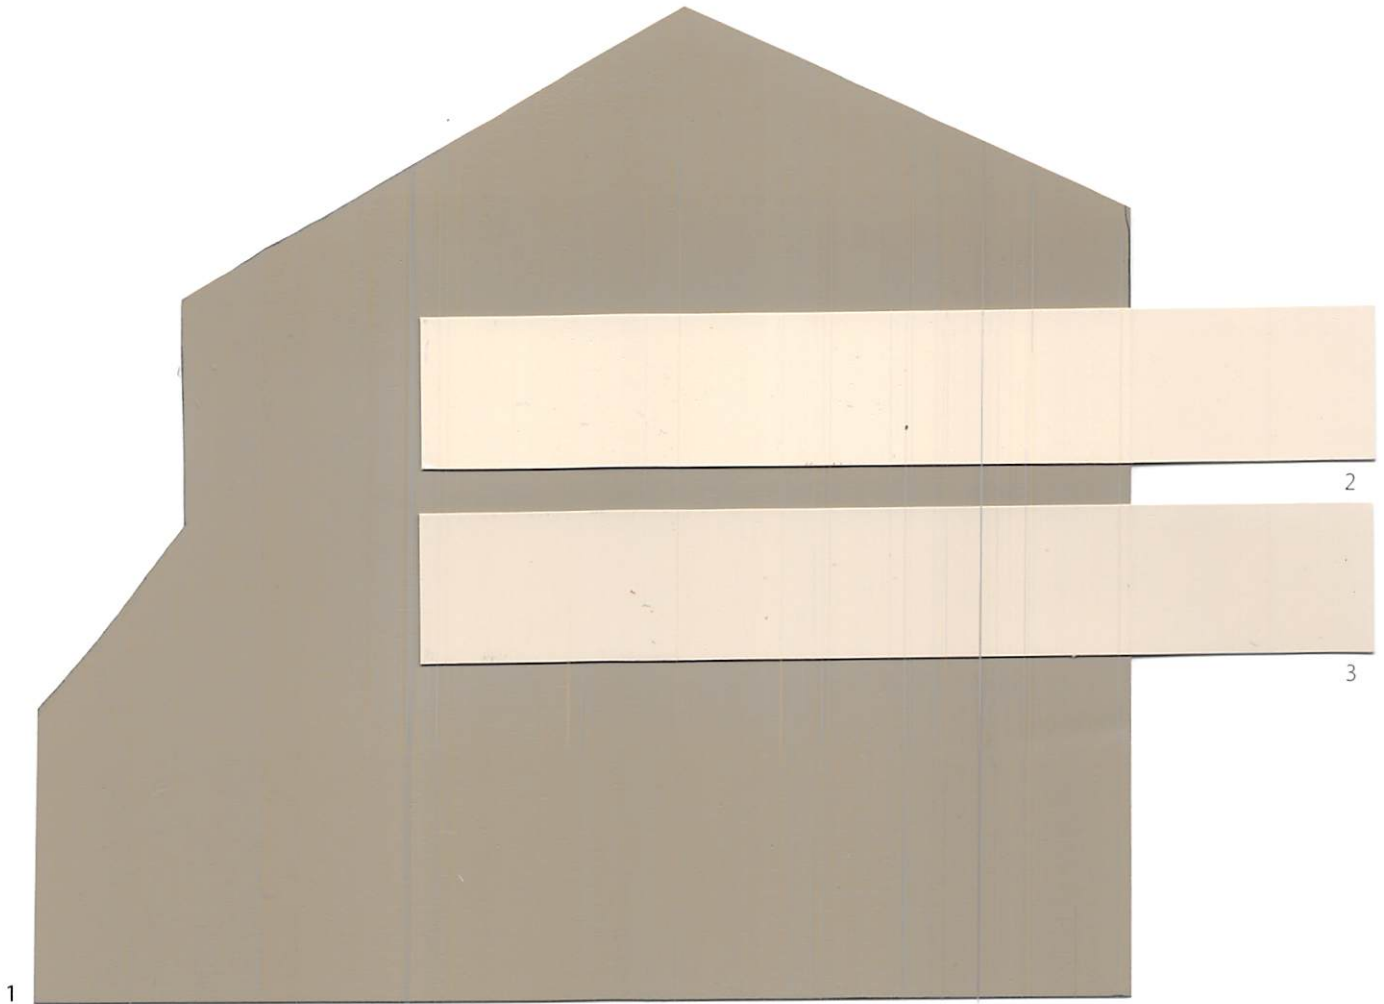

Shores @ Boca Raton