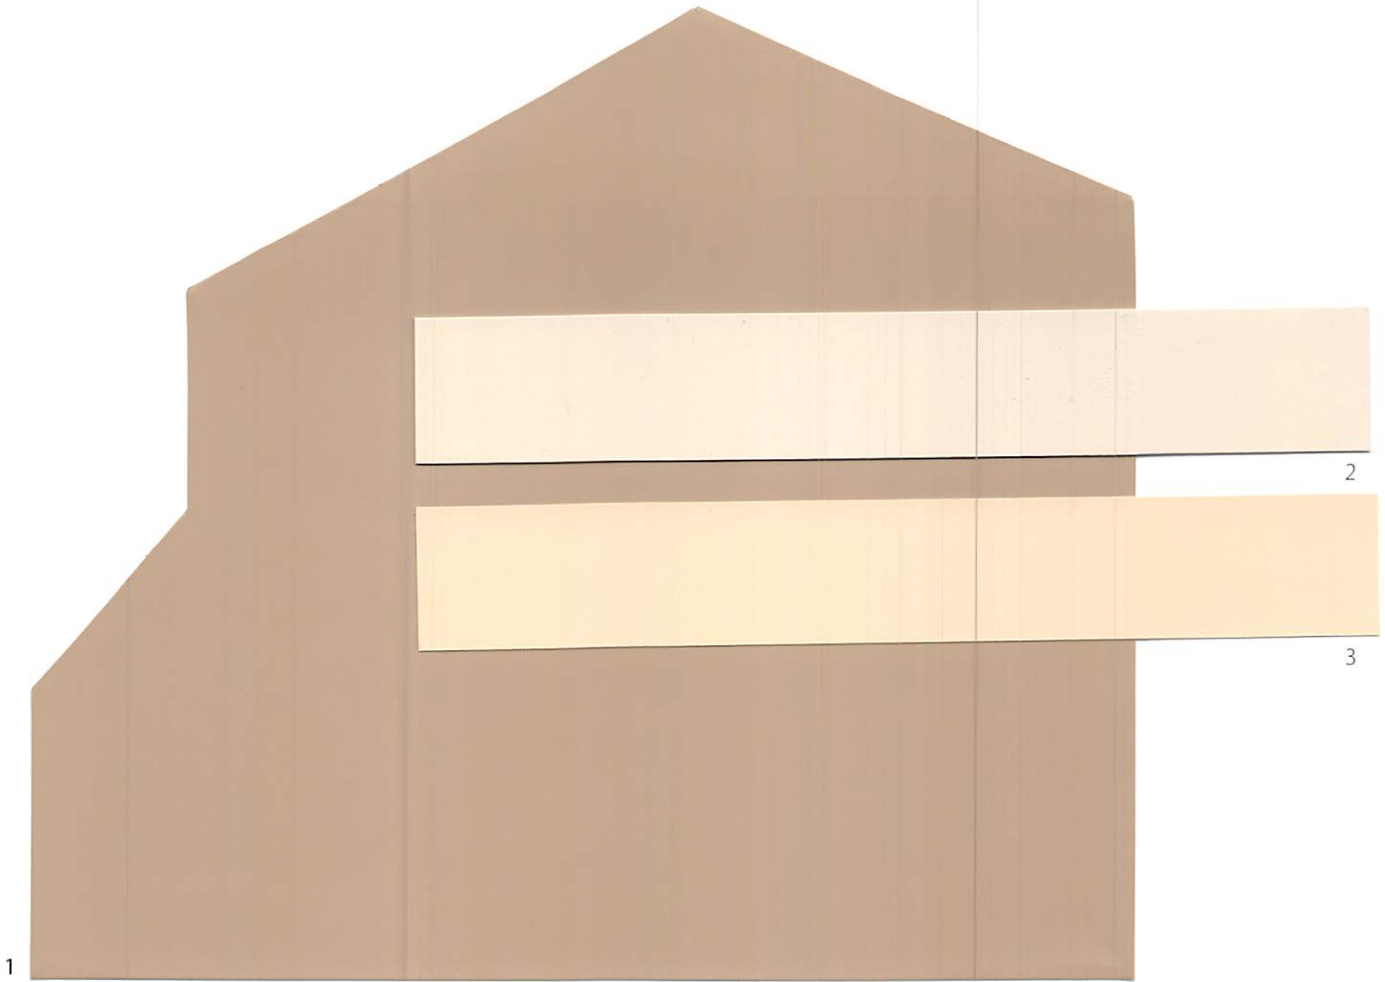

Shores @ Boca Raton

Shores @ Boca Raton Scheme 17

- | | |
|---------------|---------------------|
| 1 Body | CL 2924D Pale Khaki |
| 2 Trim | CW 2741W Biscotti |
| 3 Fascia/Door | CL 2801W Pavlova |

Shores @ Boca Raton