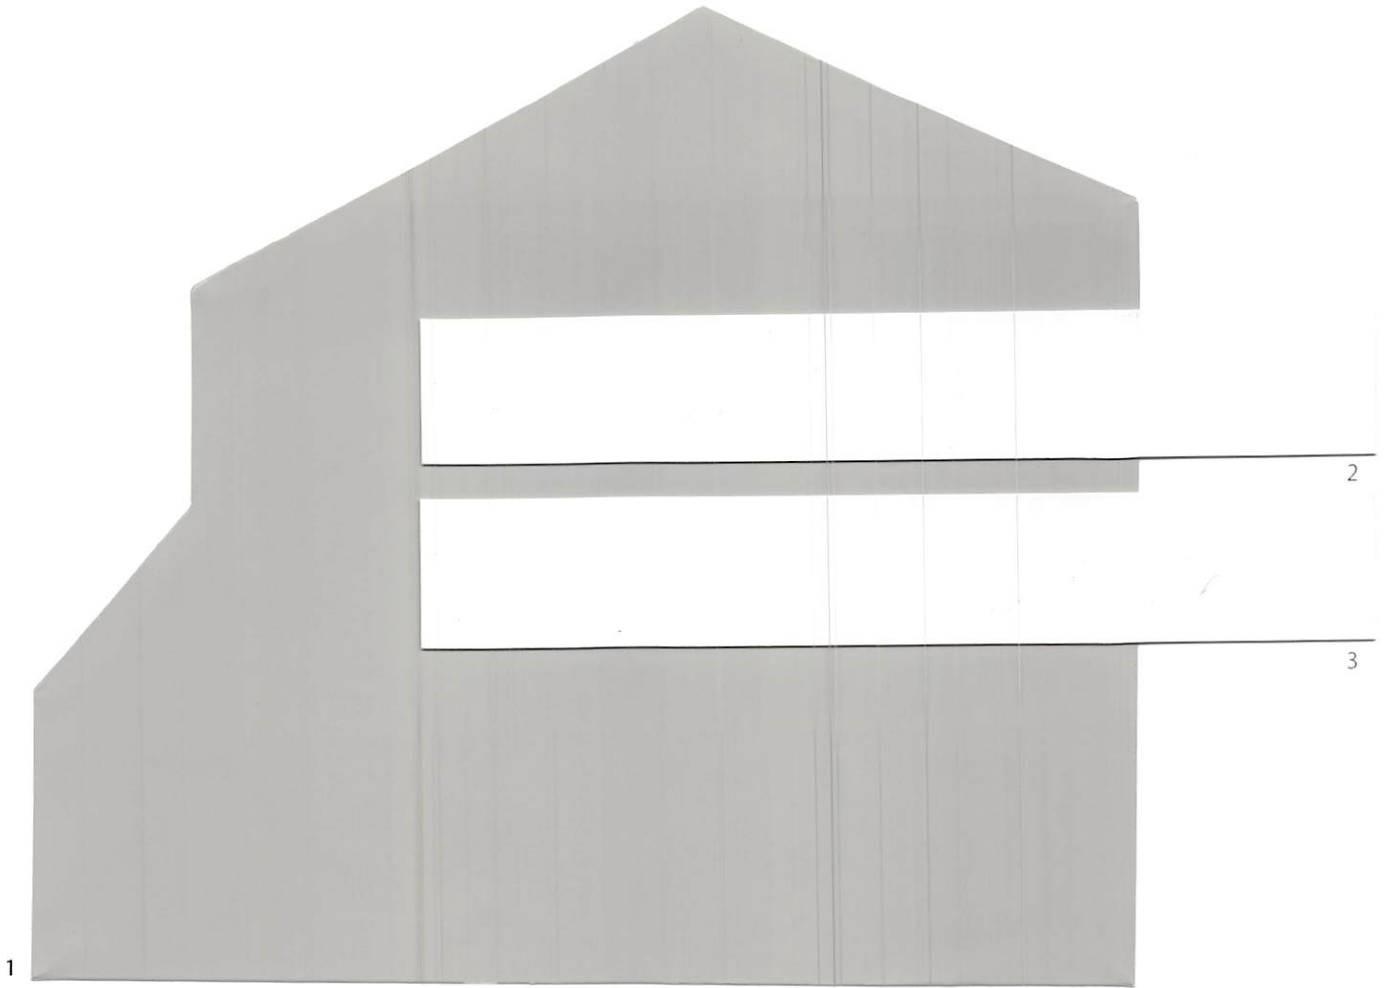

Shores @ Boca Raton