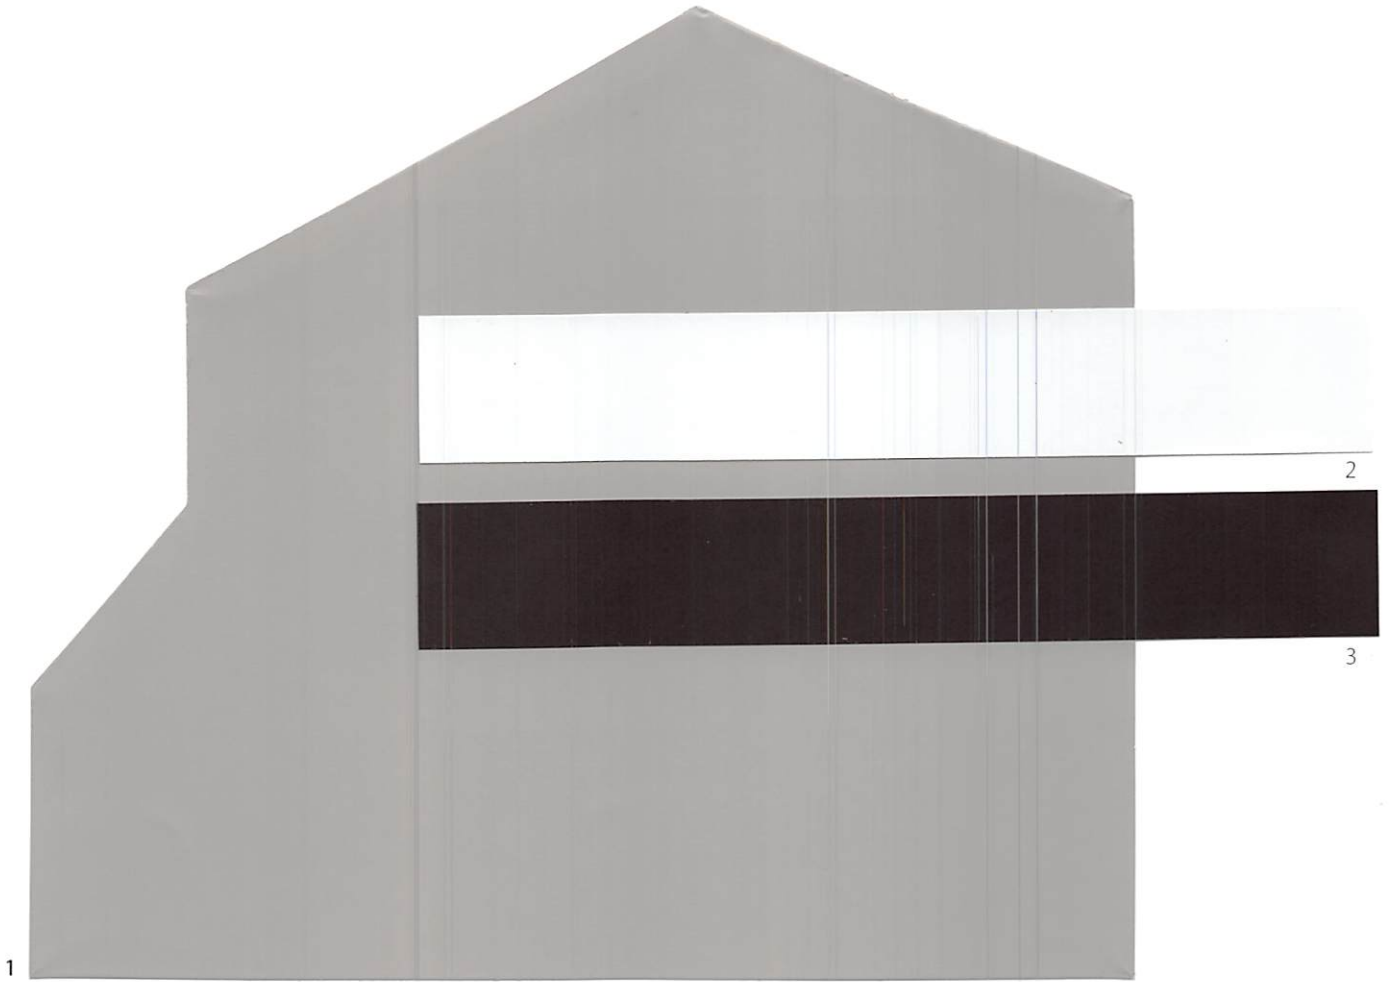

Shores @ Boca Raton