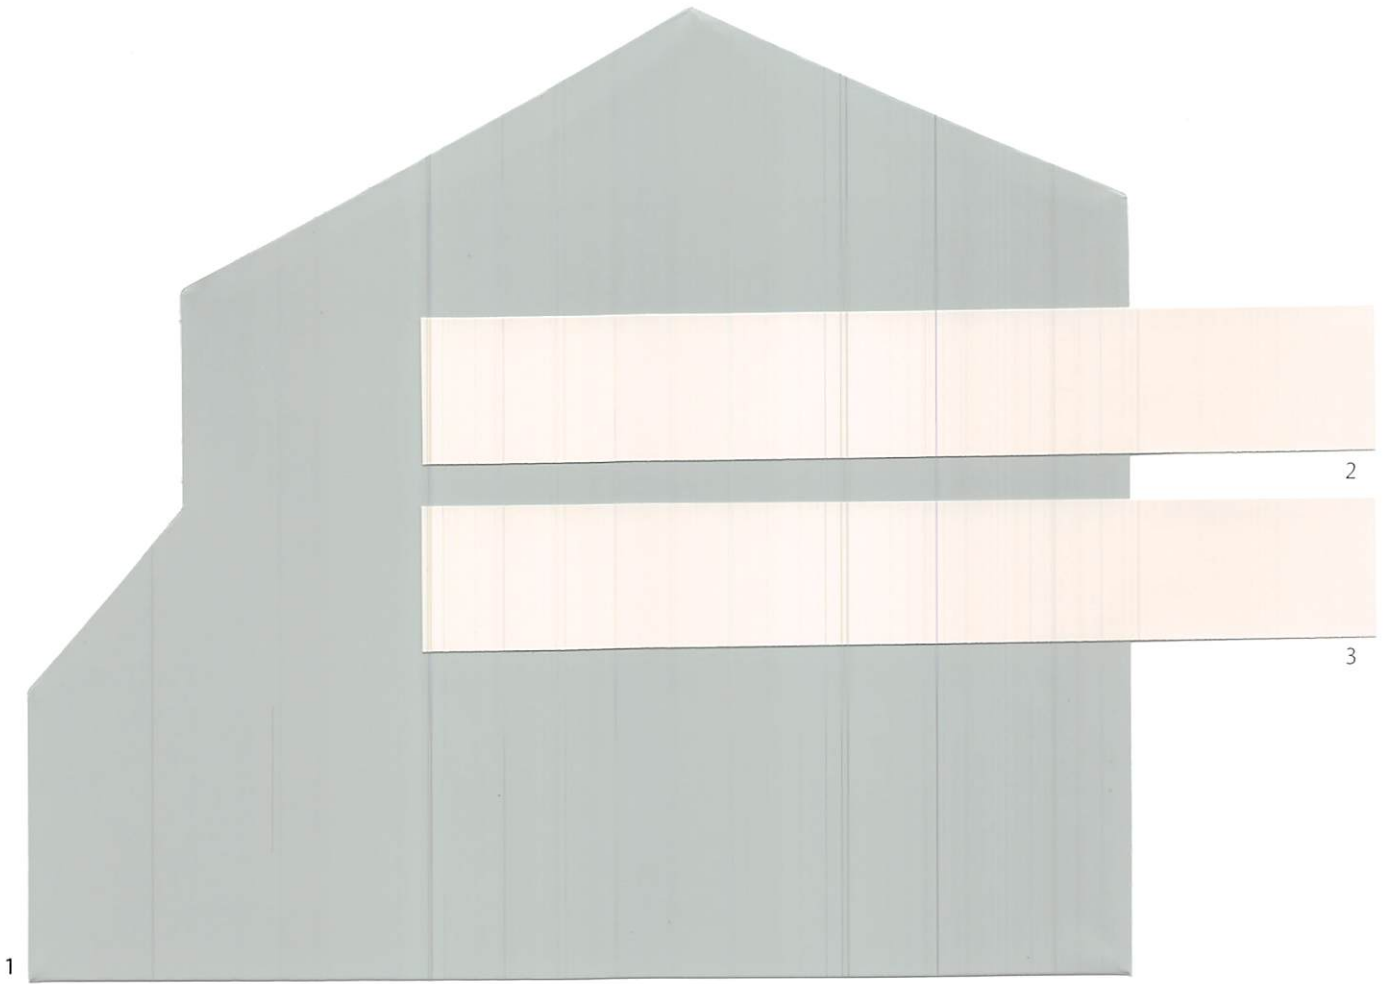

Shores @ Boca Raton

Shores @ Boca Raton Scheme 25

- | | |
|---------------|--------------------|
| 1 Body | SW 6116 Tatami Tan |
| 2 Trim | CW 2741W Biscotti |
| 3 Fascia/Door | SW 6114 Bagel |

Shores @ Boca Raton