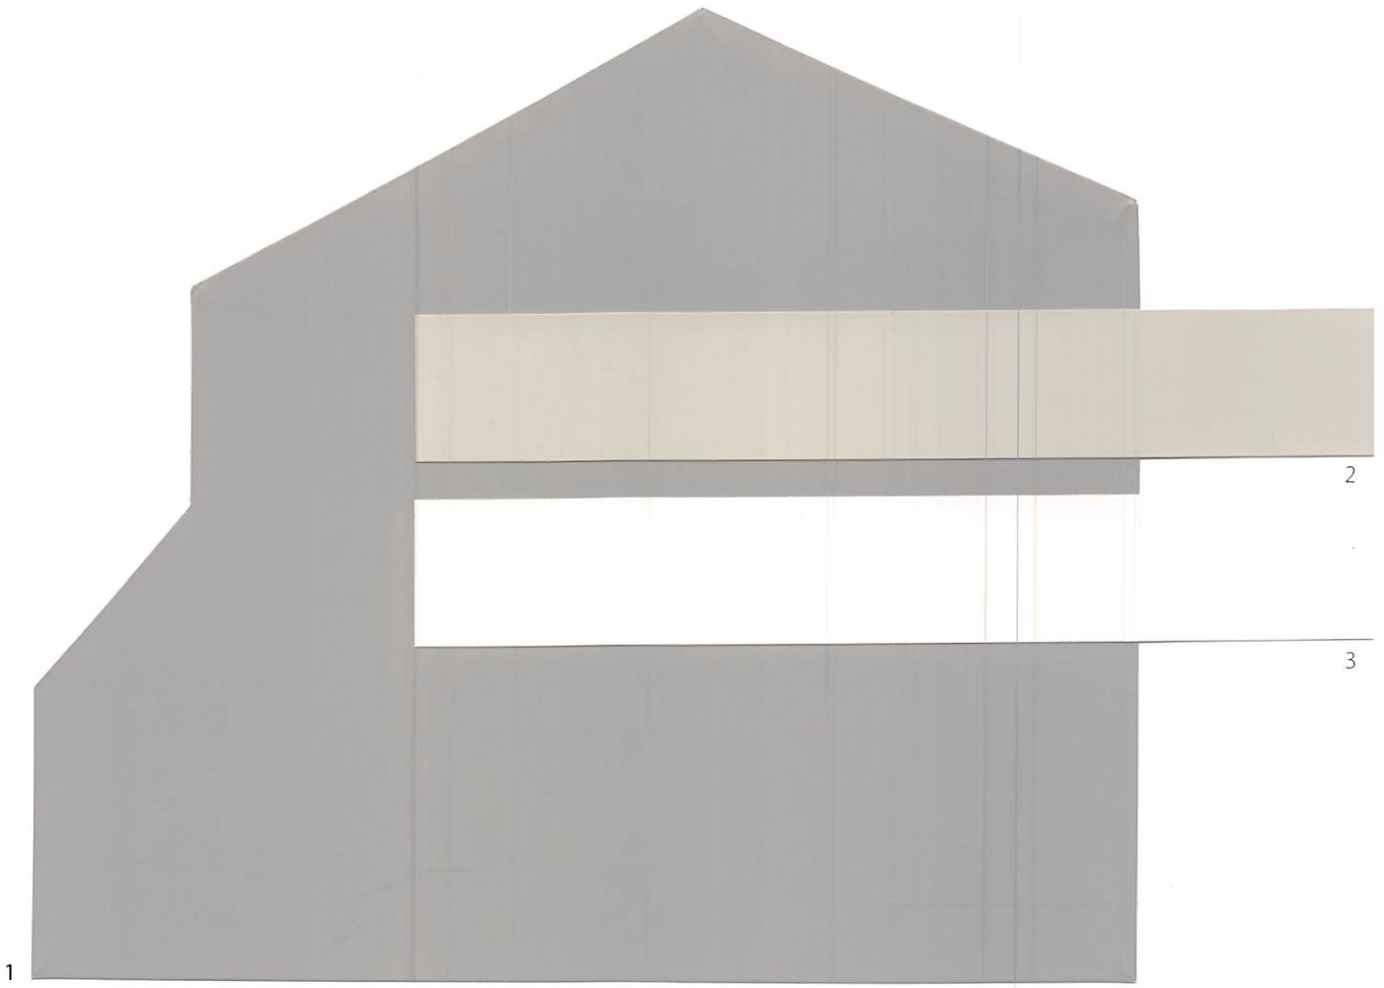

Shores @ Boca Raton