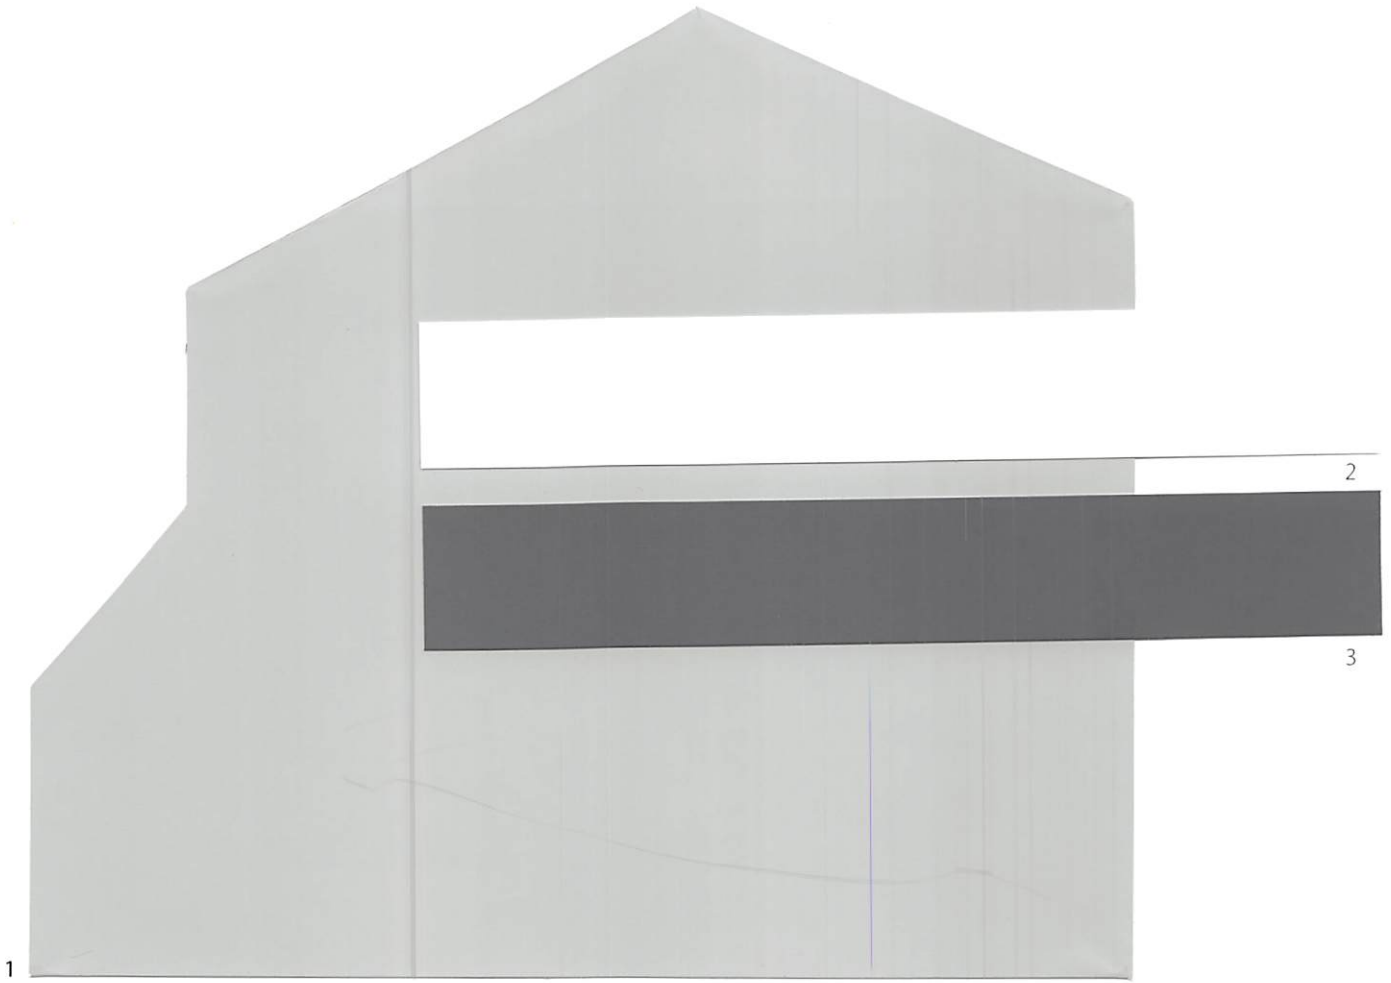

Shores @ Boca Raton