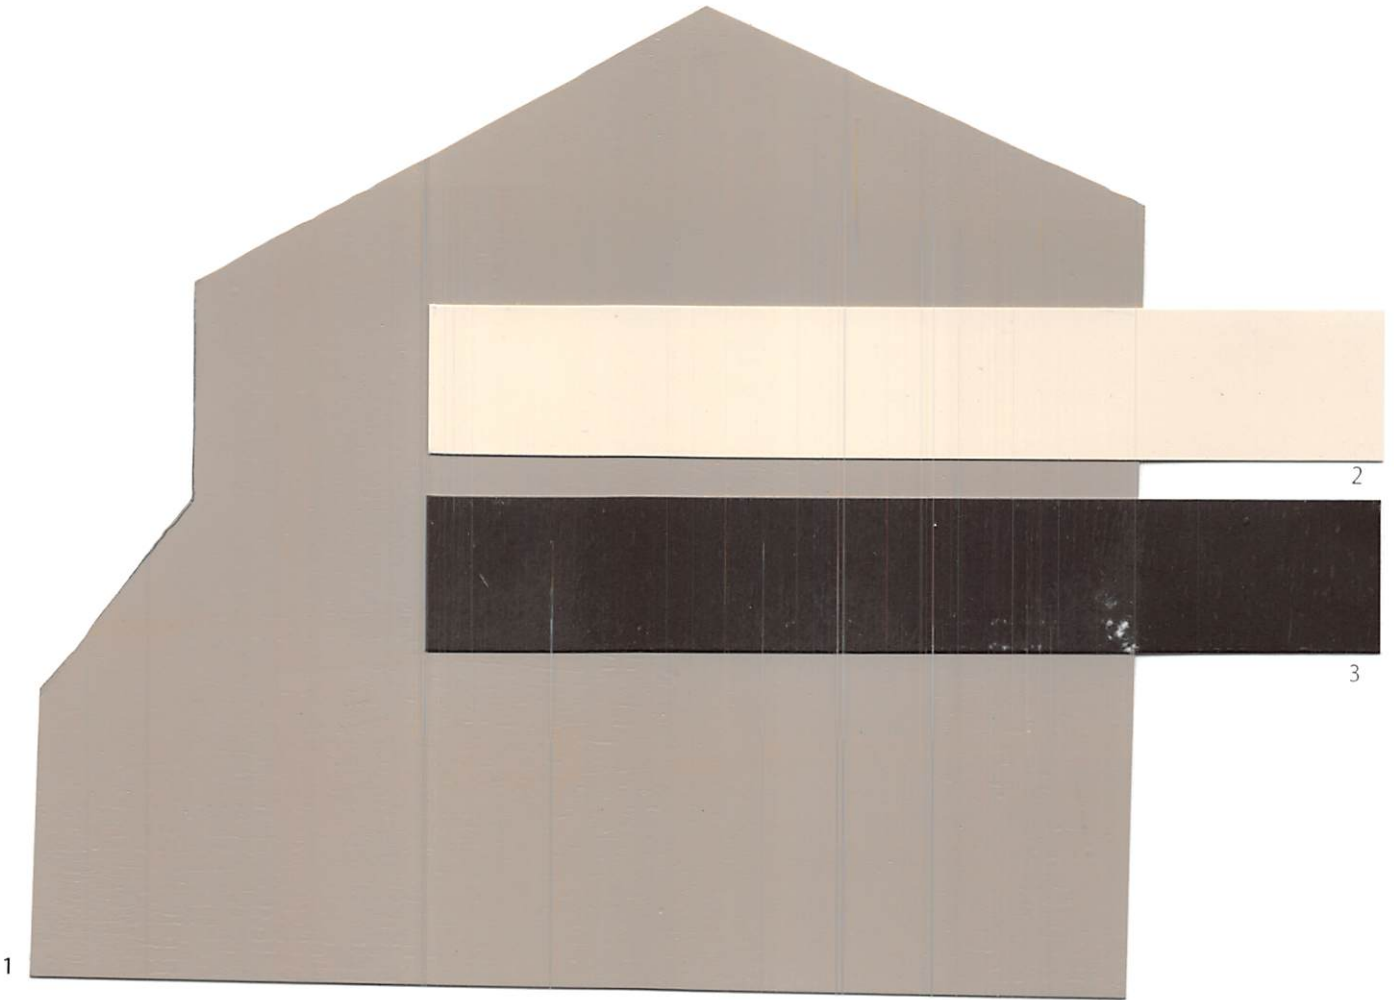

Shores @ Boca Raton

Shores @ Boca Raton Scheme 21

- | | |
|----------|------------------------|
| 1 Body | SW 6372 Inviting Ivory |
| 2 Trim | CW 2741W Biscotti |
| 3 Accent | SW 6110 Steady Brown |

Shores @ Boca Raton