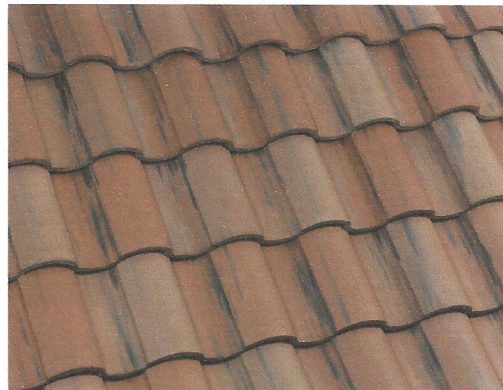

APPENDIX TWO (cont)

Jog Estates Approved Roof Tiles – Samples Are Available

Eagle Tile.

The tiles that are almost the exact match to the Boral Profile are the 'Capistrano S profile, the ones we have picked for board approval are as follows.

Standard tiles

3118--Terracotta Gold
3233--Cayenne
3283--Sanibel
3507--Boca Cream
3520--Weathered Terracotta
3603--Sandborn Blend

Blends / Designer Select /Premium select

3477-- Viera Blend
3626--Rancho Cordova Blend
3684--San Rafeal Blend
3688--Buena Vista Blend
3714--Coral Springs Blend
3723--Adobe Blend
3725--Palm Beach Blend
39508--Sevilla Range -----premium select
39604-Maple Creek Blend

<https://eagleroofting.com/browse-tile/tile-results/?region=florida&profile=capistrano&pg=1>

Eagle Tiles

Standard

3118-Terracotta Gold

3233-Cayenne

3283-Sanibel

3507-Boca Cream

3520-Weathered Terracotta