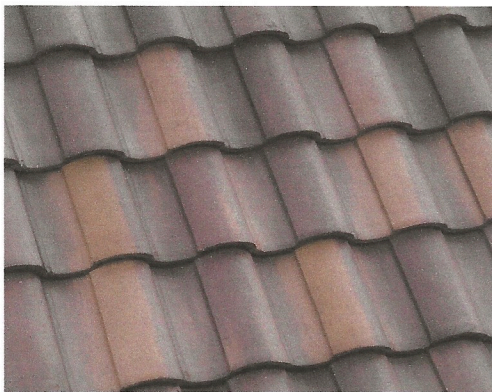

<https://eagleroofting.com/browse-tile/tile-results/?region=florida&profile=capistrano&pg=1>

Eagle Tiles

Standard

3118-Terracotta Gold

3233-Cayenne

3283-Sanibel

3507-Boca Cream

3520-Weathered Terracotta

3603-Sandborn Blend

Eagel Tiles

Blends / Designer Select Premium select

3477-Viera Blend

3626-Rancho Cordova Blend

3684-San Rafeal Blend

3688-Buena Vista Blend

3714-Coral Springs Blend