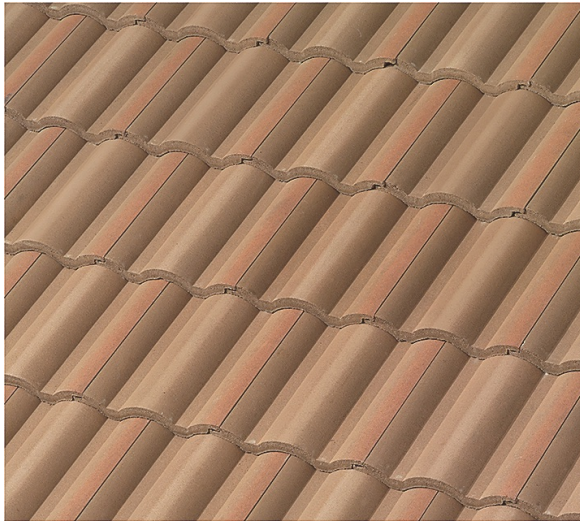

PRODUCT INFORMATION

Profile:	Villa 900
Color Name:	Marmalade
SKU Number:	1MPCS6493
Product Type:	Standard Weight
Color:	Red, Tan, Multicolor
Available Regions:	
Southeast, Florida, Northeast	

Tile Specifications:

Size:	17" x 13"
Coverage:	85
Approx. Installed Weight:	920 lbs
Pieces per Pallet:	296
Squares per Pallet:	3.48
Approx. Weight per Pallet:	3498 lbs

Cool Rated Product

Reflectivity:	0.25
Aged Ref. (3 yr):	0.26
Emmissivity:	0.9
Aged Em. (3 yr):	0.92
SRI:	25
Aged SRI (3 yr):	28
CRRC ID#:	0108
Seller ID#:	0942